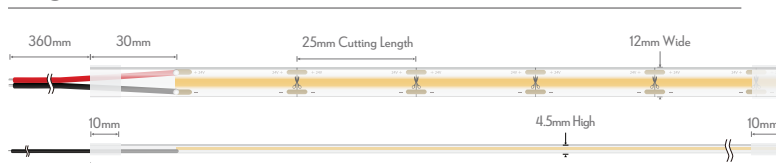

PLEX-COB-5-IP67 COB True Dotless LED Strip

Description

The PLEX-COB series of LED strip incorporates the latest in LED COB chip technology, with true dotless appearance utilising 640 LEDs per metre. Operating on 24V DC allows for less resistive heat and longer run lengths. Choose from IP54 Indoor Strip including wet areas, or for waterproof installations, the IP67 Strip with silicon coating. Longer areas of weldless joints provide a more reliable solution avoiding breaks in continuity. A range of wattage per metre options from 5W, 10W, 15W and 20W covers all desirable light output levels for your desired area. High CRI90 chips provide excellent colour rendering while providing a smooth and seamless linear lighting for a clean and minimalistic look. The PLEX-COB series come with a choice of single colour 3000K Warm White, 4000K Neutral White and 5000K White for your residential or commercial linear lighting project applications. A comprehensive range of optional accessories including fast fix connectors, and L-joint connectors are available for complex installations. Ideal for kitchens, bathrooms, laundry, bars, restaurants, and all indoor highlighting applications.

Specification Features

Input Voltage:	24V DC
Per Metre Power (W):	5W
IP rating (IP):	IP67
Per Metre Lumen Output (lm):	Warm White 3000K - 380lm Neutral White 4000K - 425lm White 5000K - 425lm
LED type:	COB - 640 LED Per Metre
CCT:	3000K - 4000K - 5000K
CRI:	≥90
Beam angle (°):	180°
Dimmable:	Yes**
Lifespan (hrs):	50,000hrs
Wiring:	Parallel
Cutting Increment/Sections:	25mm
Requires:	24V DC Constant Voltage LED Driver

Item No.	Variant			CCT
	Per Mt	20M	50M	
PLEX-COB-5-IP67	24042	24056	24070	3000K
	24043	24057	24071	4000K
	24044	24058	24072	5000K

Max Run Length: 10M